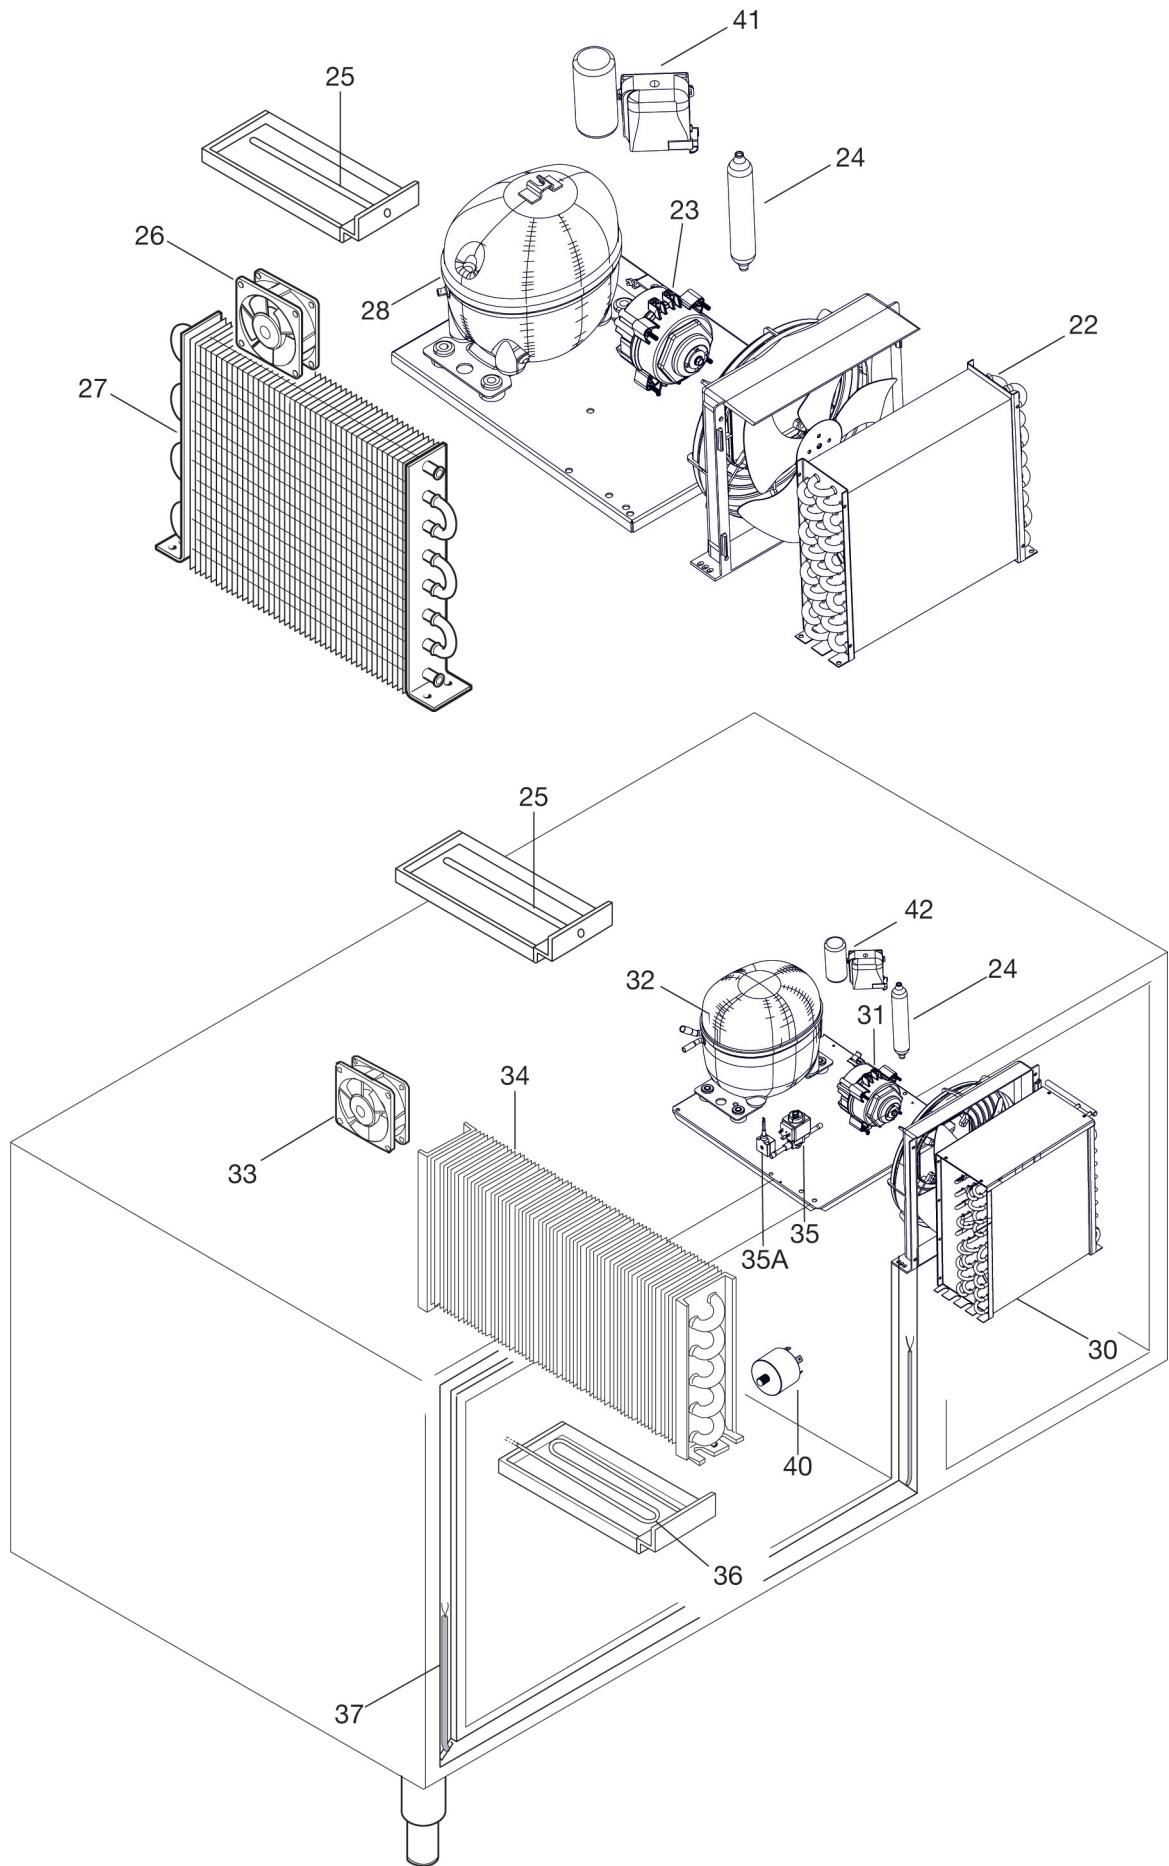

FREEZER E BASE REFRIGERATA E700, 50 Hz R290
FREEZER AND REFRIGERATED BASE E700, 50 Hz R290

<i>Pos.</i>	<i>Factory Code</i>	<i>Spare Code</i>	<i>Descrizione</i>	<i>Description</i>	<i>Ref./Note</i>
1	3960061		Molletta	Spring	
2	3960077		Perno filettato M6	M6 Pin	
3	2505738		Cruscotto base 3/6 cassette/porte	Control panel base with 3/6 drawers/Doors	3/6 Drawers/Doors (1600mm)
3	2505751		Cruscotto base 2/4 cassette/porte	Control panel base with 2/4 drawers/Doors	2/4 Drawers/Doors (1200mm)
4	2505752		Griglia cruscotto base 2/4 cassette/porte	Grid for control panel base with 2/4 drawers/Doors	2/4 Drawers/Doors (1200mm)
4	2505739		Griglia cruscotto base 3/6 cassette/porte	Grid for control panel base with 3/6 drawers/Doors	3/6 Drawers/Doors (1600mm)
5	3700160		Interruttore generale	Main switch	
6	3700125		Termoregolatore digitale	Digital thermoregulator	Refrigerated base
6	3700126		Termoregolatore digitale freezer	Digital thermoregulator freezer	Freezer
7	2505716DX		Cerniera superiore destra	Right upper hinge	Refrigerated base
8	2505707		Assieme cerniera inferiore destra	Right lower hinge assembly	Refrigerated base
8A	2505638		Assieme cerniera inferiore destra	Right lower hinge assembly	Doors
9	2505716SX		Cerniera superiore sinistra	Left upper hinge	Refrigerated base
10	2505708		Assieme cerniera inferiore sinistra	Left lower hinge assembly	Refrigerated base
10A	2505637		Assieme cerniera inferiore sinistra	Left lower hinge assembly	Doors
11	2505647		Guida destra per griglia	Right runner for grid	Refrigerated base
12	2505648		Guida sinistra per griglia	Left runner for grid	Refrigerated base
13	3960138		Griglia plastificata gn1/1	Plasticized grid gn1/1	Refrigerated base
14	3960084		Piede 1"3/4	Foot 1"3/4	
15	7505054 *		Assieme cassetto completo	Complete drawer assembly	ELUX
15	7505055 *		Assieme cassetto completo	Complete drawer assembly	ZAN
15	7505056 *		Assieme cassetto completo	Complete drawer assembly	OEM
16	7505039 **		Assieme porta completo	Complete door assembly	ELUX
16	7505043 **		Assieme porta completo	Complete door assembly	ZAN
16	7505047 **		Assieme porta completo	Complete door assembly	OEM
17	7505057 *		Assieme cassetto Superiore completo	Complete upper drawer assembly	4-6 Drawers ELUX
17	7505058 *		Assieme cassetto Superiore completo	Complete upper drawer assembly	4-6 Drawers ZAN
18	7505060 *		Assieme cassetto Inferiore completo	Complete lower drawer assembly	4-6 Drawers ELUX
18	7505061 *		Assieme cassetto Inferiore completo	Complete lower drawer assembly	4-6 Drawers ZAN
19	2505601		Guarnizione magnetica	Magnetic gasket	365x535 mm
19A	2505700		Guarnizione magnetica	Magnetic gasket	365x148 mm
20	3305032		Coppia guide telescopiche 600mm	Drawer slide 600mm	P=700
21	3650534		Assieme gruppo base refrigerata	Refrigerated group refrigerated base assembly	Refrigerated base
21A	3650537		Assieme evaporatore	Evaporator assembly	
22	3650554		Condensatore	Condenser	
23	3650548		Motore-ventilatore base refrigerata	Fan motor refrigerated base	Refrigerated base
24	3650565		Filtro	Filter	GFSN30